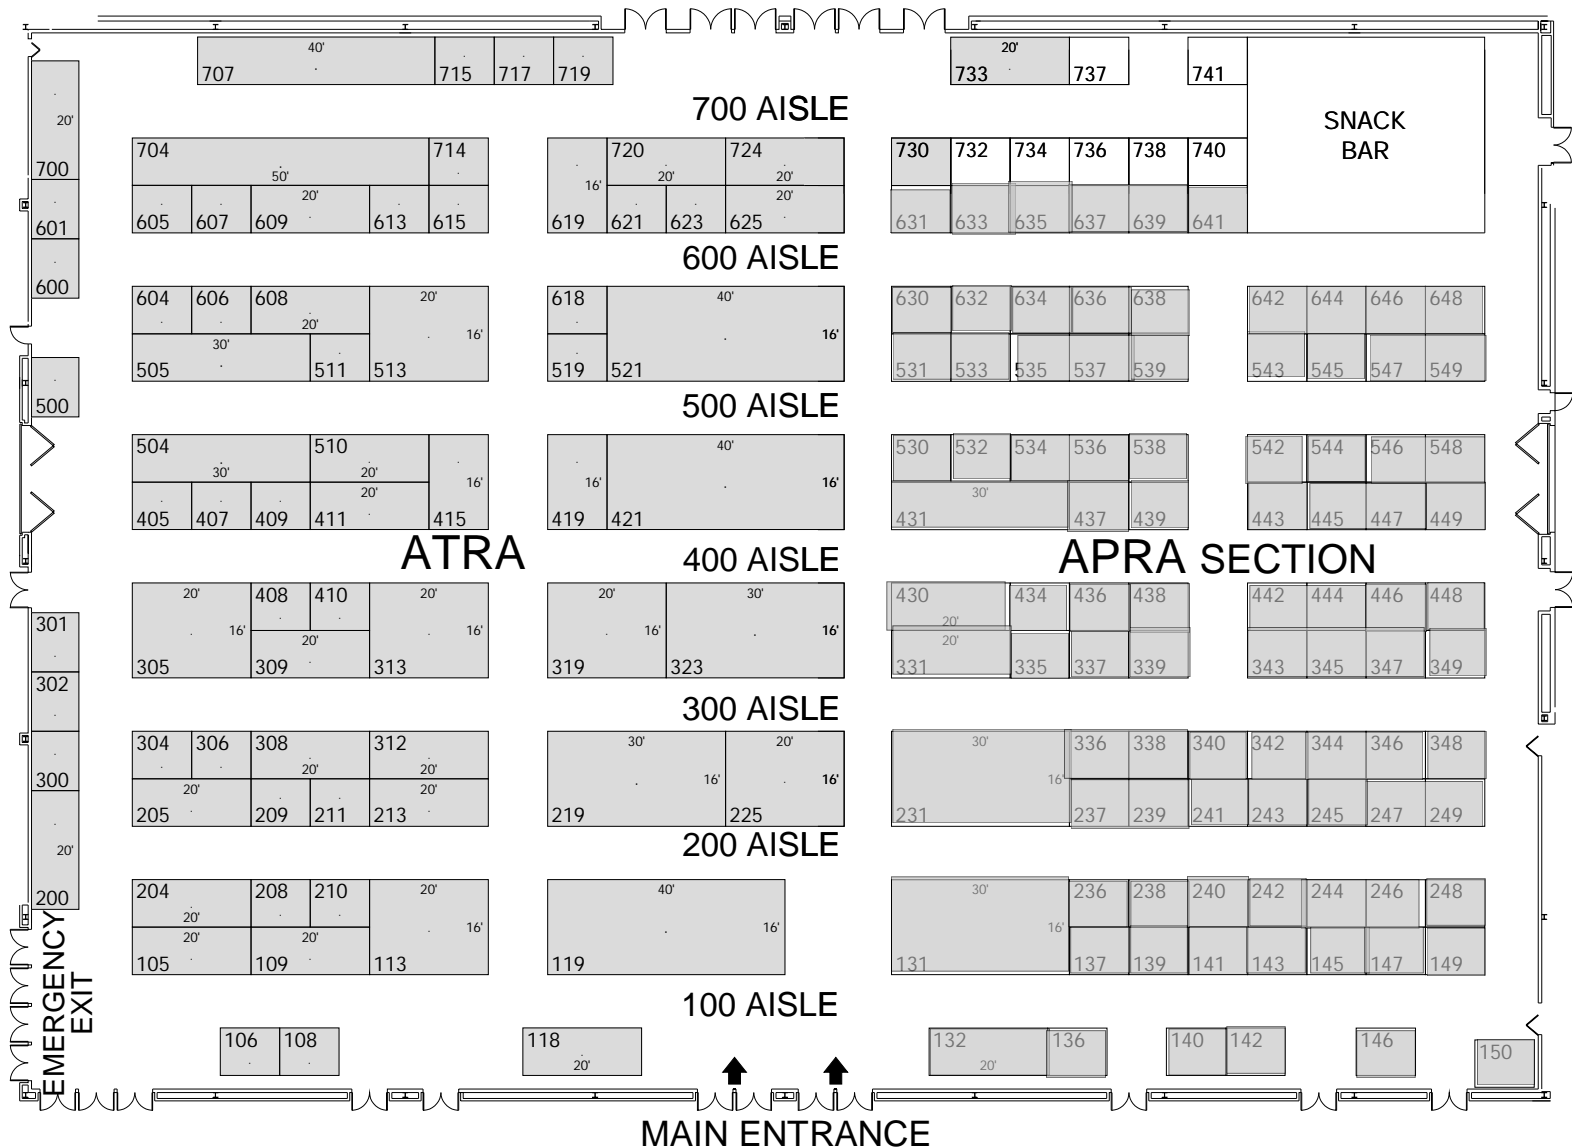

APRA 2009 INTERNATIONAL BIG R SHOW AND ATRA POWER TRAIN EXPO

NOVEMBER 1-2, 2009

THE RIVIERA HOTEL & CASINO - ROYALE PAVILION
 LAS VEGAS, NEVADA

THE EXHIBIT HALL IN THE RIVIERA IS ALREADY CARPETED!!!
 THIS WILL SAVE EXHIBITORS MONEY!!!

* ALL BOOTHS ARE 8' X 10'